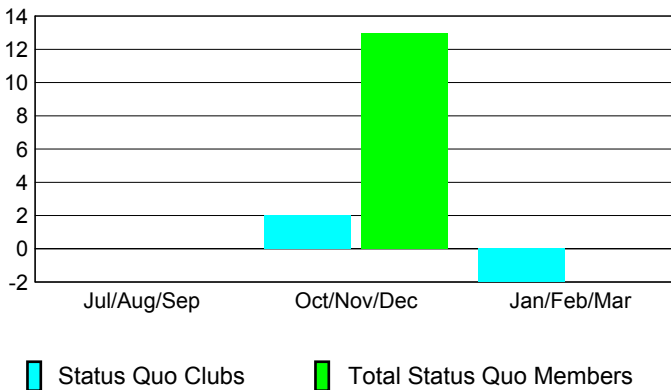

2008-2009 GMT Quarterly Report for District (or Undistricted) **District 15**

GMT: **Kenneth C Schwols**

Location: **WYOMING**

GMT CA: **1 & 2**

CLUBS

Club Results 2008-2009

Clubs 2007-2008

Month	New Club Goal	Actual New Clubs	Actual Dropped Clubs	Gain/Loss of Clubs	Gain/Loss of Clubs
Jul/Aug/Sep	0	0	0	0	0
Oct/Nov/Dec	0	0	0	0	-2
Jan/Feb/Mar	0	0	0	0	-1
Totals	0	0	0	0	-3

Club Results 2008-2009

Goal, New, Dropped, Gain/Loss

Comparison of Club Gain/Loss

Current Year Compared to the Previous Year

YTD Status Quo Clubs 2008-2009

Status Quo Clubs Compared to Status Quo Members

MEMBERSHIP

Membership Results 2008-2009

Membership 2007-2008

Month	Net Memb Goal	Actual New Memb	Actual Dropped Memb	Gain/Loss of Memb	Gain/Loss of Memb
Jul/Aug/Sep	0	20	-24	-4	-7
Oct/Nov/Dec	0	26	-26	0	-14
Jan/Feb/Mar	2	41	-52	-11	8
Totals	2	87	-102	-15	-13