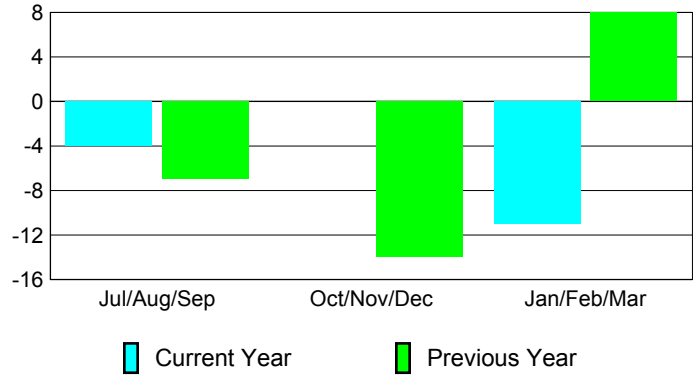

Membership Results 2008-2009

Membership 2007-2008

Month	Net Memb Goal	Actual New Memb	Actual Dropped Memb	Gain/Loss of Memb	Gain/Loss of Memb
Jul/Aug/Sep	0	20	-24	-4	-7
Oct/Nov/Dec	0	26	-26	0	-14
Jan/Feb/Mar	2	41	-52	-11	8
Totals	2	87	-102	-15	-13

Membership Results 2008-2009

Goal, New, Dropped, Gain/Loss

Comparison of Membership Gain/Loss

Current Year Compared to the Previous Year

Gender Comparison 2008-2009