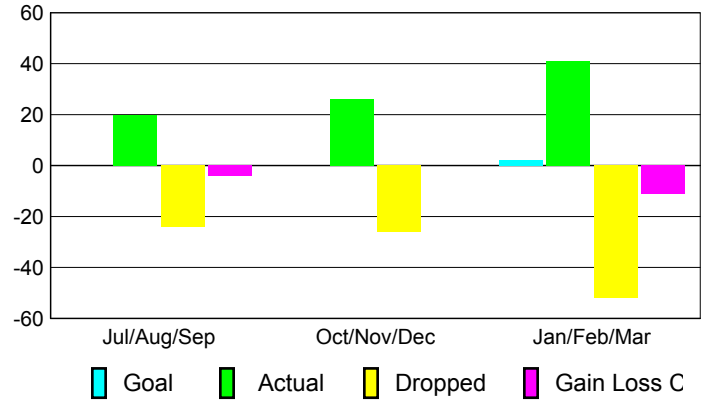

Membership Results 2008-2009

Goal, New, Dropped, Gain/Loss